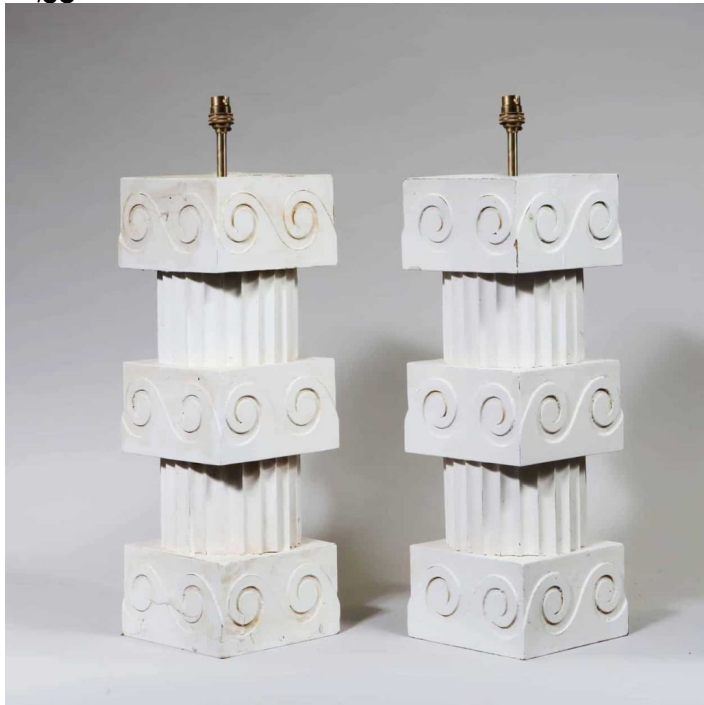

NICHOLAS WELLS

ANTIQUES

A PAIR OF VITRUVIAN SCROLL COLUMN LAMPS

£1,950.00

Height (CM)	49.5
Diameter (CM)	21.5
Colour	Unfinished

A pair of turned wooden lamps with fluted columns and three cubes with Vitruvian scroll ornament.

Height 19.5 inches
Width / Depth 8.5 inches

Other variations also available.

SKU: 8484

Dependable LAPADA Antique
Dealers London

By Appointment Only
169 Piccadilly, 5F
London
W1J 9EH
UK
WWW.NICHOLASWELLS.COM