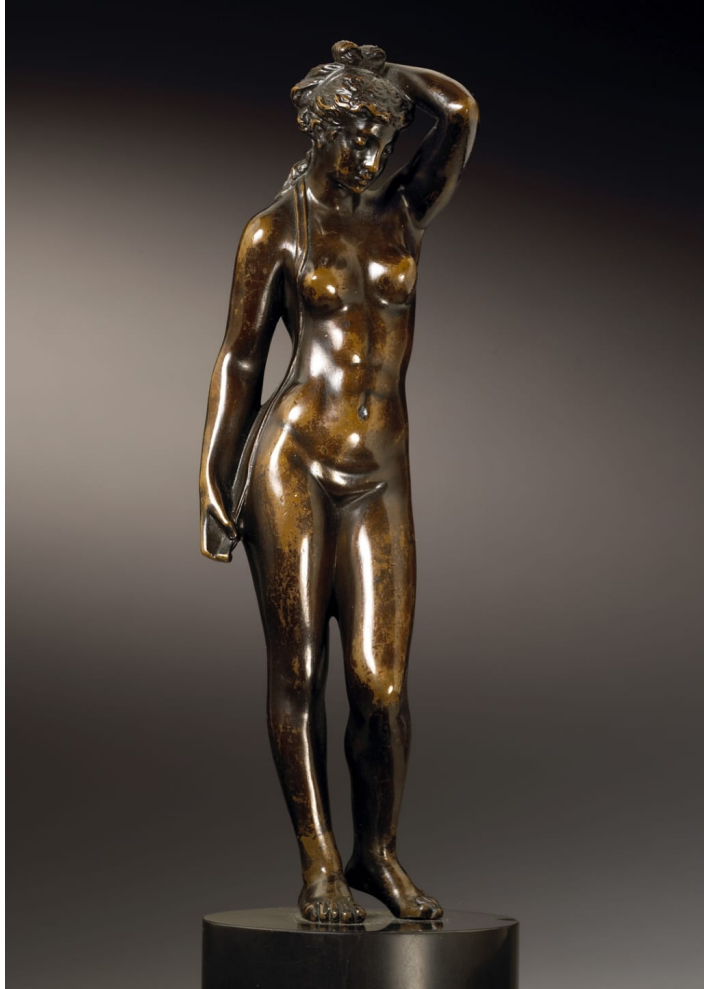

NICHOLAS WELLS

ANTIQUES

STATUETTE BRONZE FIGURE OF THE NUDE VENUS

£3,300

Height (CM)

14, 21

Statuette representing Venus Full-length Bronze standing contrapposto, after the antique, with a dark glossy patina.

Height of bronze 14cm

Height on plinth 21cm

SKU: 21951

Dependable LAPADA Antique
Dealers London

By Appointment Only
169 Piccadilly, 5F
London
W1J 9EH
UK
WWW.NICHOLASWELLS.COM

TEL: +44(0)207 692 0897